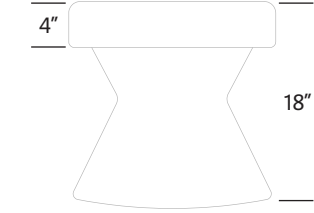

Model #	Height	Width	Depth	Weight
JR16	18"	17.25"	18"	9 lbs

**Material**

**Cushion** - 2.75" thick foam top is attached to body with tamper-resistant hardware, including stainless steel screws and T-nuts for outdoors and zinc for indoors. Top is supported by marine grade plywood and can be upholstered in our collection of Stinson indoor/Sunbrella outdoor fabrics or COM. Cushion available without handle strap (strap comes standard).