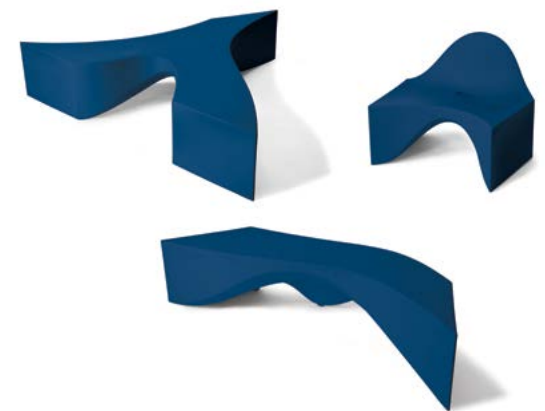

RIPTIDE™

Riptide™ is a modular seating system with three primary shapes that make endless configurations. It's made especially for hospitality and other commercial environments, but fits in just as well in cocktail lounges, outdoor recreational areas and any space where you might find old friends hanging out together or new friends making connections.