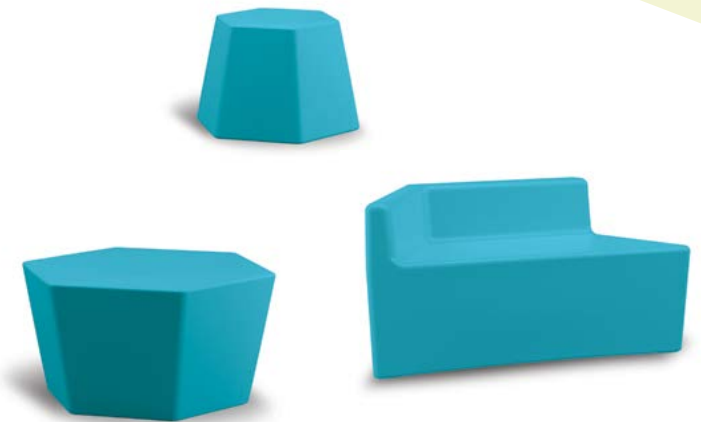

The Tonik® take on fun and durable kids furniture = Tonikids™. The bright and colorful modular furniture sparks the imagination and adds to the fun of... well, being a kid!